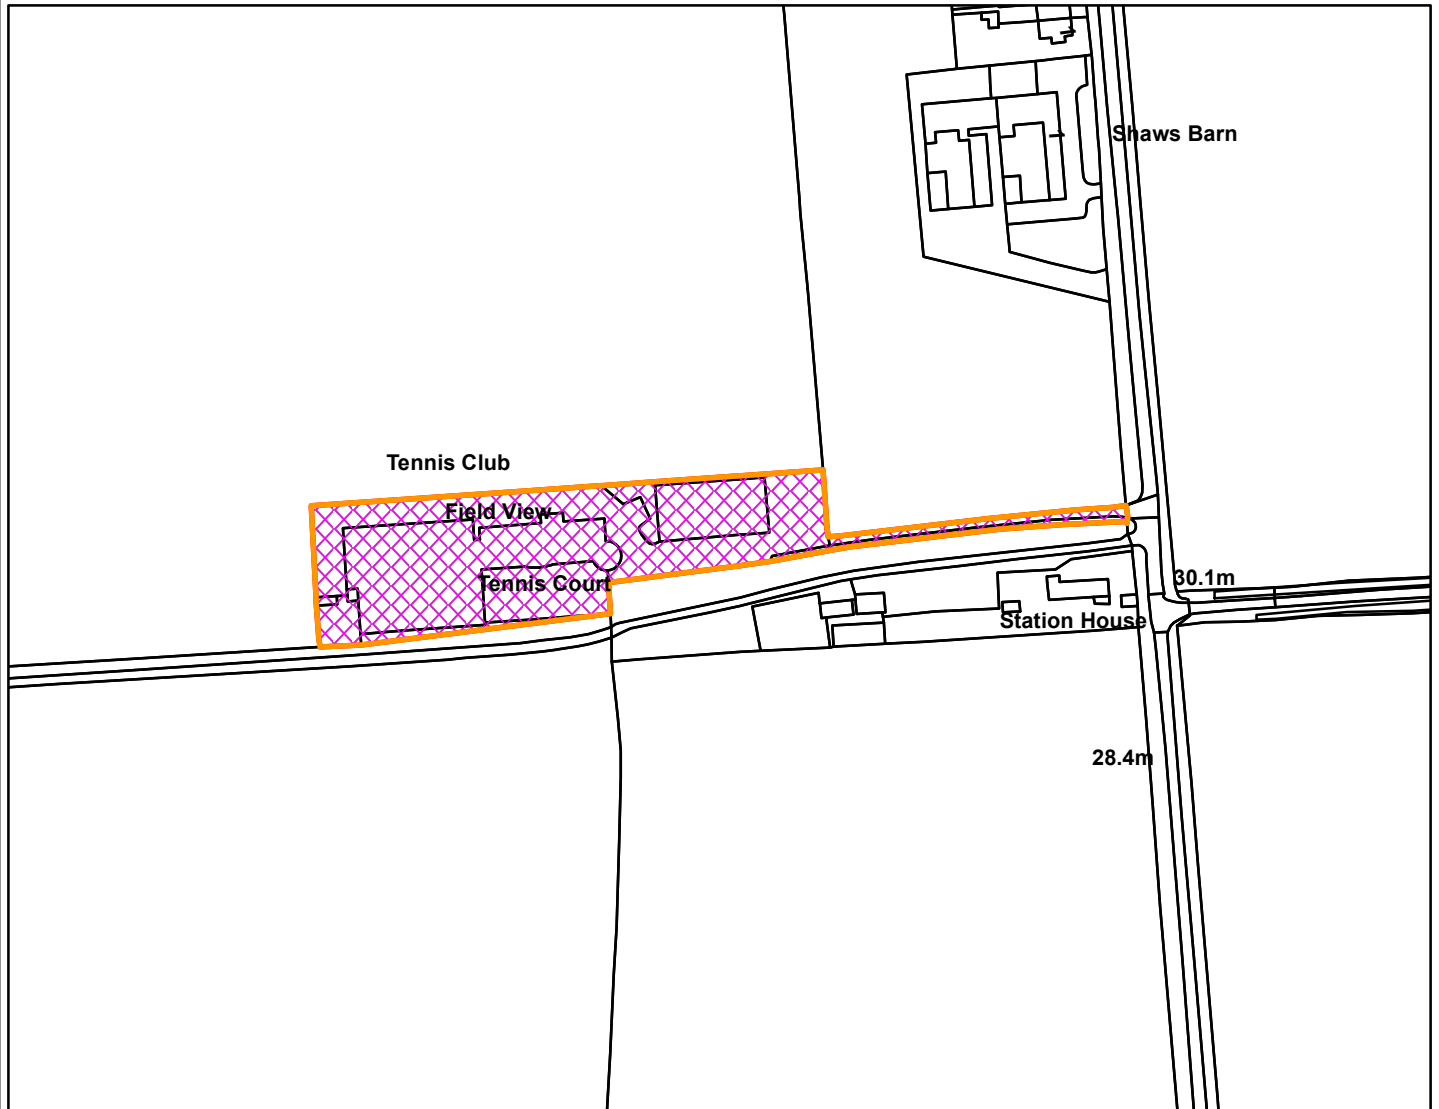

Sedgeford Tennis Centre Ringstead Road Sedgeford Hunstanton PE36 5NQ

Legend

Scale: 1:2,500

Reproduced from the Ordnance Survey map with permission of the Controller of His Majesty's Stationery Office © Crown Copyright 2023.

Unauthorised reproduction infringes Crown Copyright and may lead to prosecution or civil proceedings.

Organisation	BCKLWN
Department	Department
Comments	
Date	17/06/2024
MSA Number	0100024314